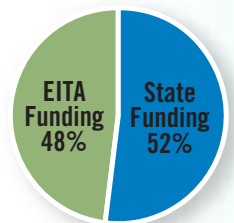

cooperative partnerships

The Eastern Iowa Tourism Association is funded on strong membership involvement and represents businesses, organizations, and individuals from every facet of the tourism industry. Membership investments and our Iowa Economic Development Authority contract are a critical piece to our unified voice.

State Funding	$110,000
EITA Funding	$101,000
Total Funds	$212,000