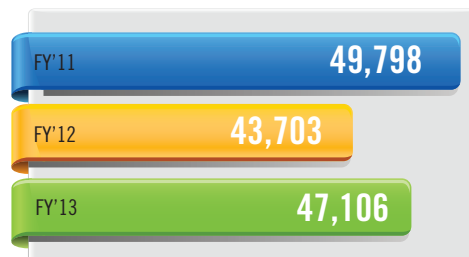

Visitor Guide Distribution by State

Total Visitor Guide Distribution

Web Site Page Views

Visitor Guide Downloads

*Average visit duration was 2.5 minutes in FY '13.

membership

Cassie Bott, Vice President

- Memberships were available to counties in the Eastern region, businesses/organizations, and others interested in tourism for Eastern Iowa.
- In 2013, EITA secured participation and contributions from all 28 Eastern Iowa counties.
- 256 members, processed 25 new memberships in FY'13.
- Held five EITA General Membership Meetings for members to attend. Hosted three bonus statewide opportunities for regional members.
- Continued a membership campaign offering existing members a free membership by recruiting two new members.
- Updated the membership section on our website and added additional region business documents and links.
- Attended numerous member events and site visits.
- Offered technical assistance to various members and committees.
- Secured liaisons to serve on the Iowa Tourism Awards committee.
- Appointed delegates to serve on the Iowa Tourism Conference site selection committee.