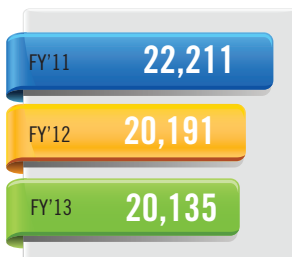

Visitor Guide Distribution by State

Total Visitor Guide Distribution

Web Site Page Views

Visitor Guide Downloads

*Average visit duration was 2.5 minutes in FY '13.

membership

Cassie Bott, Vice President

- Memberships were available to counties in the Eastern region, businesses/organizations, and others interested in tourism for Eastern Iowa.
- In 2013, EITA secured participation and contributions from all 28 Eastern Iowa counties.
- 256 members, processed 25 new memberships in FY'13.
- Held five EITA General Membership Meetings for members to attend. Hosted three bonus statewide opportunities for regional members.
- Continued a membership campaign offering existing members a free membership by recruiting two new members.
- Updated the membership section on our website and added additional region business documents and links.
- Attended numerous member events and site visits.
- Offered technical assistance to various members and committees.
- Secured liaisons to serve on the Iowa Tourism Awards committee.
- Appointed delegates to serve on the Iowa Tourism Conference site selection committee.