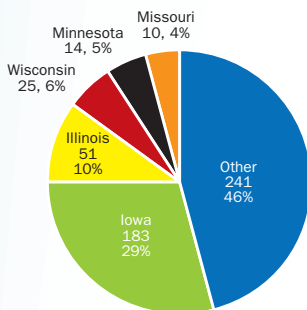

Visitor Guide Distribution by State

Total Visitor Guide Distribution

Web Site Page Views

Visitor Guide Downloads

*Average visit duration was 2.5 minutes in FY '13.

membership

Cassie Bott, Vice President

- Memberships were available to counties in the Eastern region, businesses/organizations, and others interested in tourism for Eastern Iowa.
- In 2013, EITA secured participation and contributions from all 28 Eastern Iowa counties.
- 256 members, processed 25 new memberships in FY'13.
- Held five EITA General Membership Meetings for members to attend. Hosted three bonus statewide opportunities for regional members.
- Continued a membership campaign offering existing members a free membership by recruiting two new members.
- Updated the membership section on our website and added additional region business documents and links.
- Attended numerous member events and site visits.
- Offered technical assistance to various members and committees.
- Secured liaisons to serve on the Iowa Tourism Awards committee.
- Appointed delegates to serve on the Iowa Tourism Conference site selection committee.